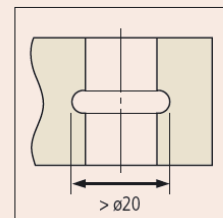

RESTSALG

Mitutoyo

Inside Caliper

Series 536

- Specially designed for inside measurements in hard-to-reach places.

Metric		Point jaw type	
No.	Range [mm]	Accuracy	Mass [g]
536-146	20-150	±0,05 mm	140

Specifications	
Accuracy	Refer to the list of specifications
Graduation	0,05mm
Delivered	In a case